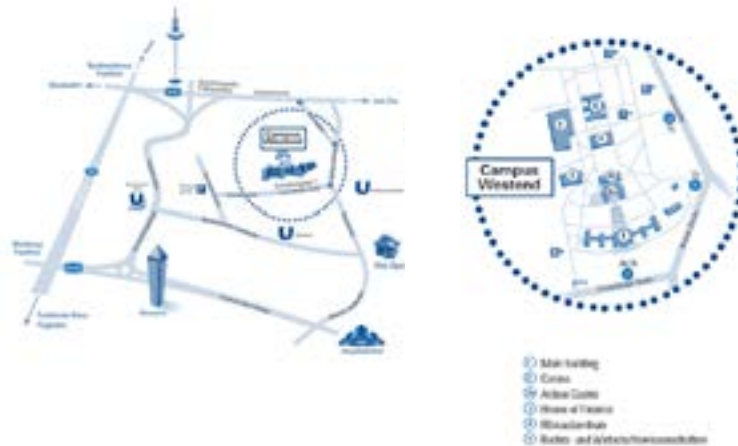

SciMento - hessenweit

Senckenberganlage 31-33 | 60325 Frankfurt am Main

069-798 49442 | info@scimento.de

www.scimento.de

UNI KASSEL
VERSITÄT

Directions to the University Frankfurt, Campus Westend, Casino Building

Grüneburgplatz 1, 60323 Frankfurt am Main

Travel by U-Bahn and Bus

Coming from „Frankfurt Hauptbahnhof“
take line U4 and get off at „Bockenheimer Warte“.
Take bus line 36 or 75 to ‚Universität/Campus Westend‘,
get off ‚Bremer Straße‘ for ‚Anbau Casino‘ .

Travel by car

At Autobahnkreuz „Nordwestkreuz Frankfurt“ (A5/A66)
take A66 towards F-Stadtmitte/Miquelallee.
This leads straight onto Miquelallee.
Turn right at the first traffic light into Hansaallee.
At the second traffic light, turn right into Bremer Straße.
Make another right turn at the next traffic light into
Fürstenberger Straße.
After 200m you will find the university on the right hand.